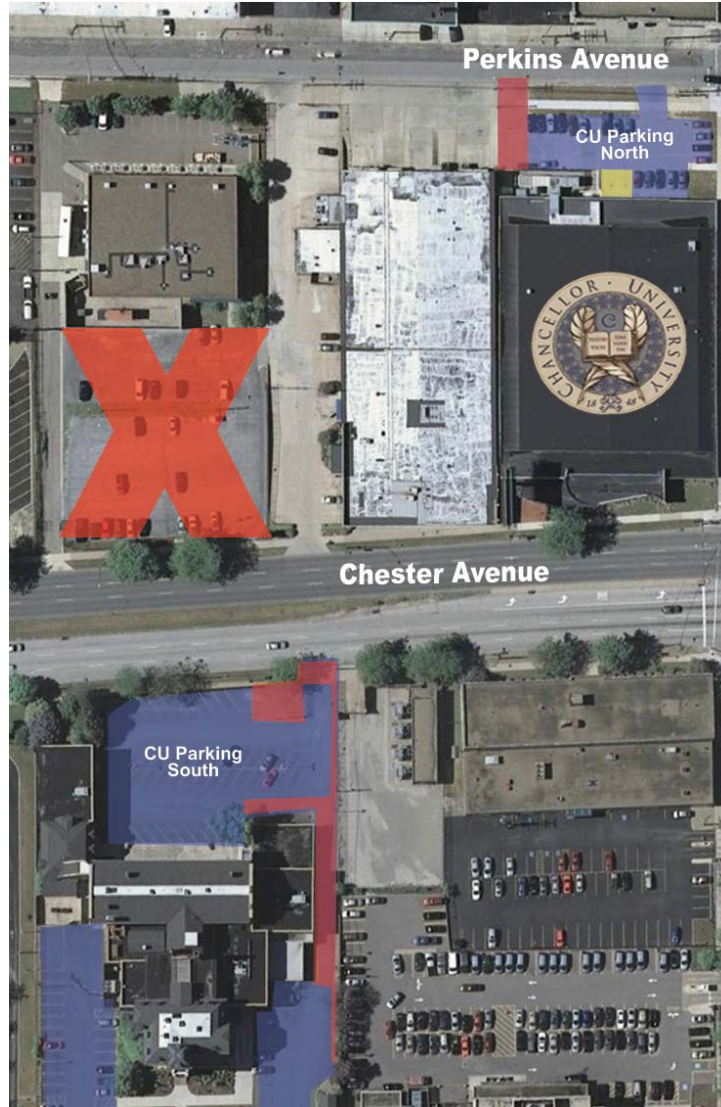

Parking Information

In the diagram below, the blue areas are the only designated areas for Chancellor University use. Within the blue, areas marked in red are “no parking zones.” The areas marked in yellow are for those with disabled parking permits. If you have any questions about where to park or not to park, see Security at the University.